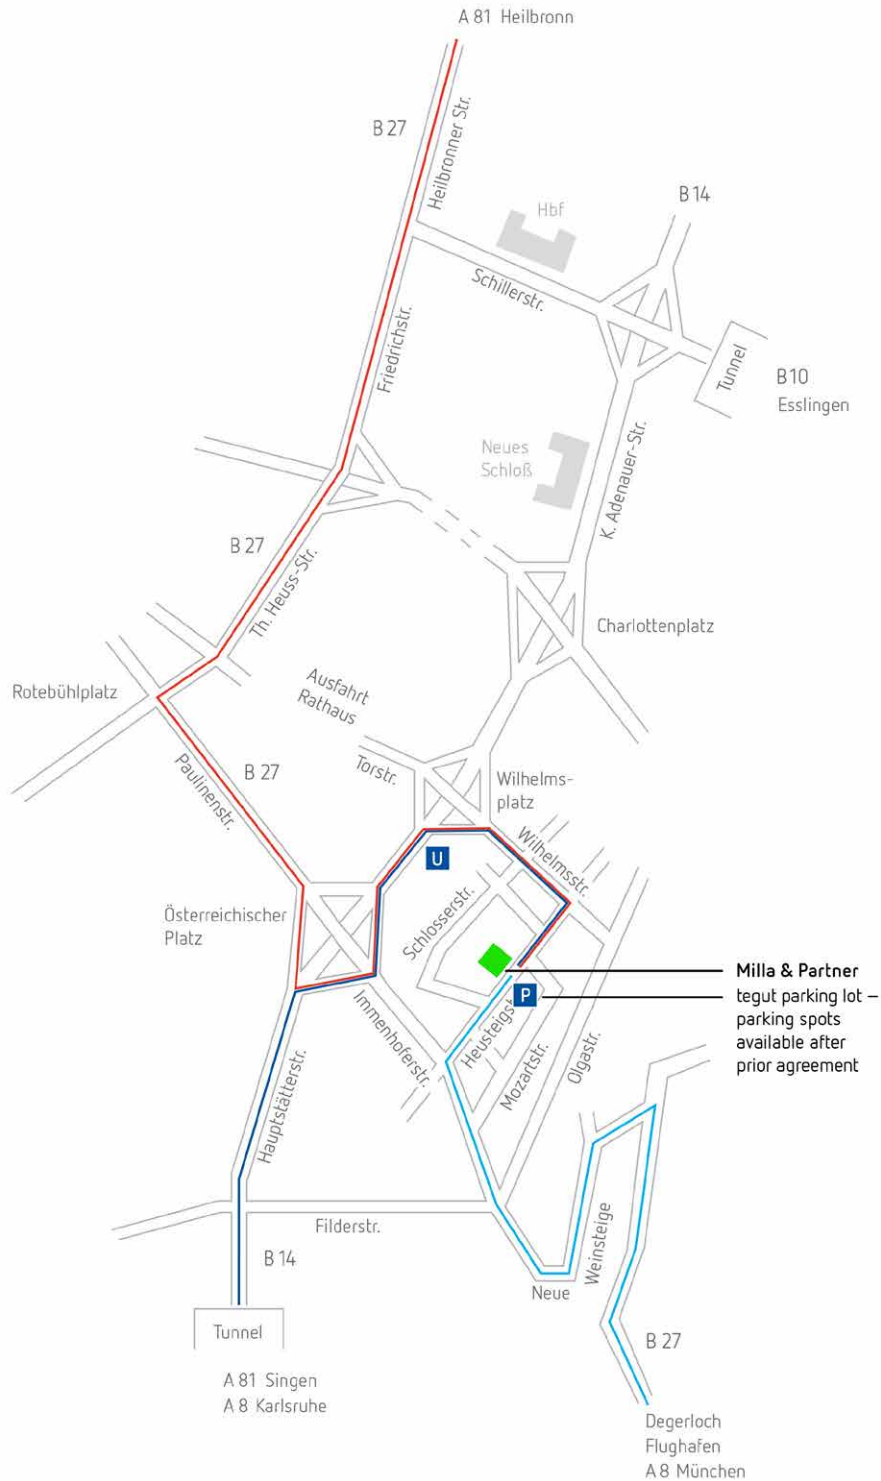

HOW TO FIND US IN STUTTGART

ORT
Stuttgart

SEITE
2/2

Milla & Partner GmbH
Heusteigstraße 44
70180 Stuttgart / Germany
gutentag@milla.de
T +49 711 966 73 0
F +49 711 607 50 76

Büro Berlin:
Schlesische Straße 29/30
10997 Berlin / Germany
berlin@milla.de
T +49 30 232 57 57 0
F +49 30 232 57 57 11

Geschäftsführer:
Johannes Milla,
Peter Redlin-Pape
HRB Stuttgart Nr. 13926
USt-IdNr. DE 147795804
Steuer-Nr. 99005/01549