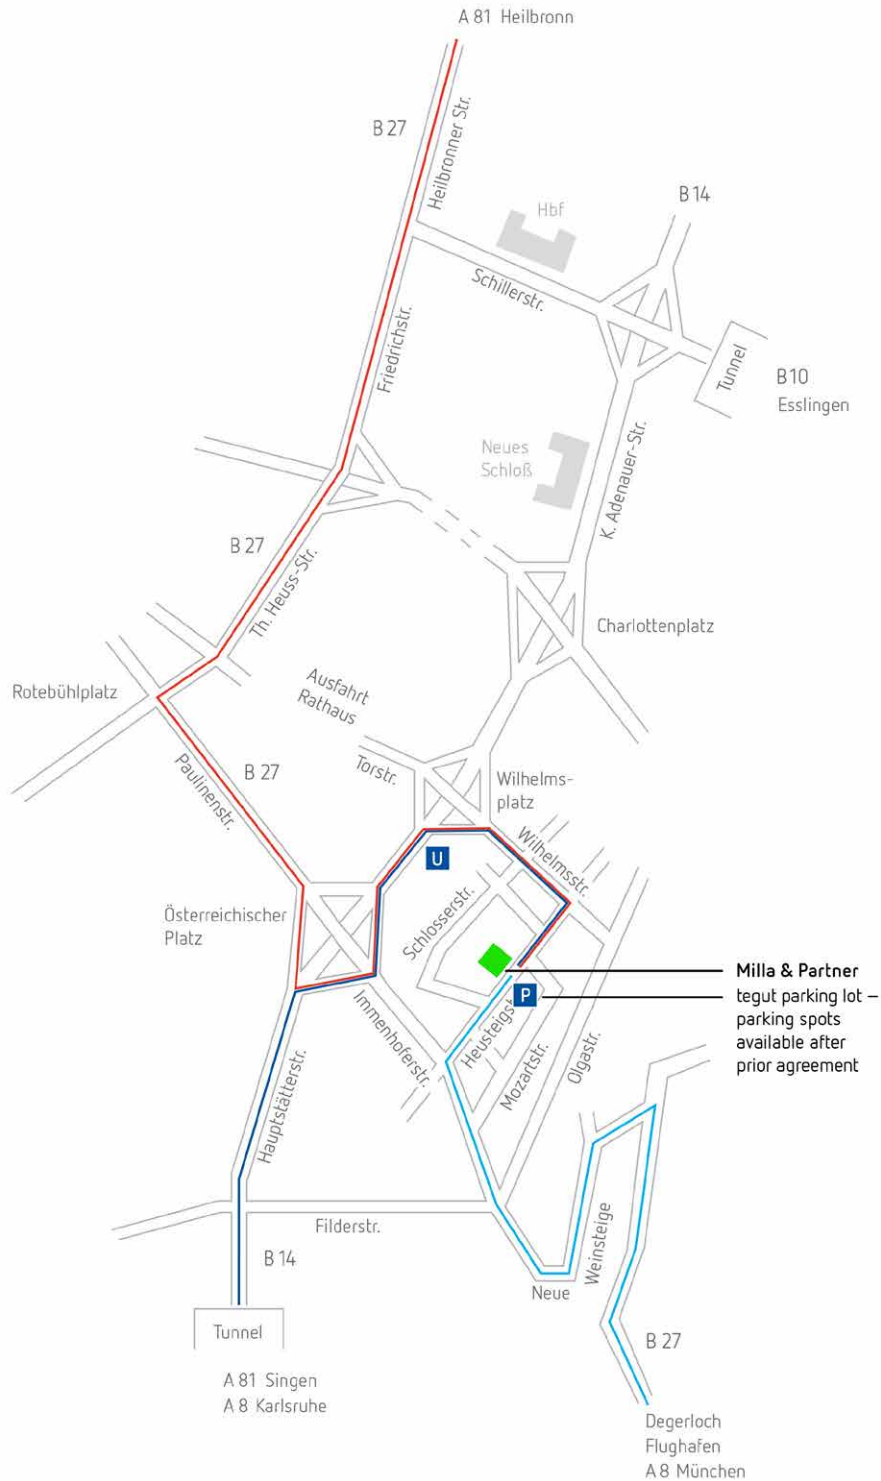

HOW TO FIND US IN STUTTGART

ORT
Stuttgart

SEITE
1/2

FROM A 8 FROM MUNICH

- 1) exit Stuttgart-Degerloch
- 2) take direction Stadtmitte
- 3) after Degerloch, change on to the left lane on the „Neuen Weinsteige“
- 4) follow left turn on the „Neue Weinsteige“, stay on this road til you can turn left on to the Immenhoferstraße
- 5) after Olgastraße, turn right in to second street: Heusteigstraße

FROM 81 FROM KARLSRUHE/SINGEN

- 1) exit Stuttgart-Vaihingen and take direction Stuttgart Zentrum (A831 becomes B14)
- 2) stay on B14 direction Stuttgart-Zentrum
- 3) straight ahead after the tunnel
- 4) at Wilhelmsplatz turn right on to Wilhelmsstraße
- 5) then, turn right in to second street: Heusteigstraße

FROM A 81 FROM HEILBRONN

- 1) exit Zuffenhausen
- 2) stay on B10/B27 direction Stuttgart-Zentrum
- 3) follow B27/B27a through city center
- 4) at Österreichischen Platz, turn left in to Hauptstätterstraße
- 5) at Wilhelmsplatz turn right on to Wilhelmsstraße
- 6) then, turn right in to second street: Heusteigstraße

BY PUBLIC TRANSPORT

- _ take U1, U9 or U34 to Österreichischer Platz
- _ exit Christophstr./Olgastr.
- _ second street right hand side is Heusteigstraße

HOW TO FIND US IN STUTTGART

ORT
Stuttgart

SEITE
2/2