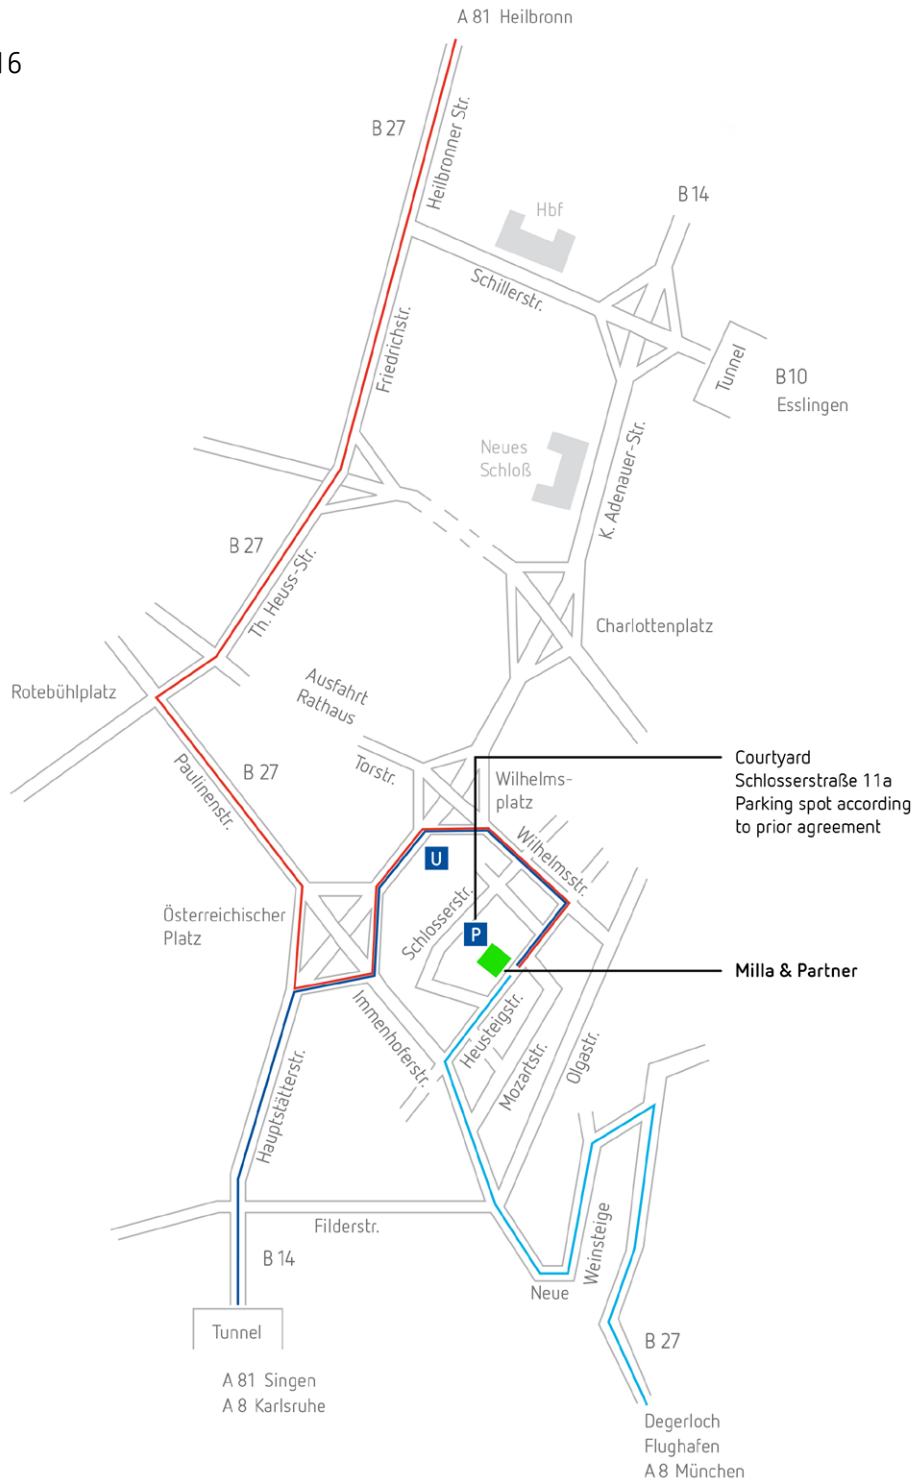

HOW TO FIND US IN STUTTGART

ORT
Stuttgart

DATUM
19.08.2016

SEITE
2/2

Milla & Partner GmbH
Heusteigstraße 44
70180 Stuttgart / Germany
gutentag@milla.de
T +49 711 966 73 0
F +49 711 607 50 76

Büro Berlin:
Schlesische Straße 28
10997 Berlin / Germany
berlin@milla.de
T +49 30 232 57 57 0
F +49 30 232 57 57 11

Geschäftsführer:
Johannes Milla,
Peter Redlin-Pape
HRB Stuttgart Nr. 13926
USt-IdNr. DE 147795804
Steuer-Nr. 99005/01549