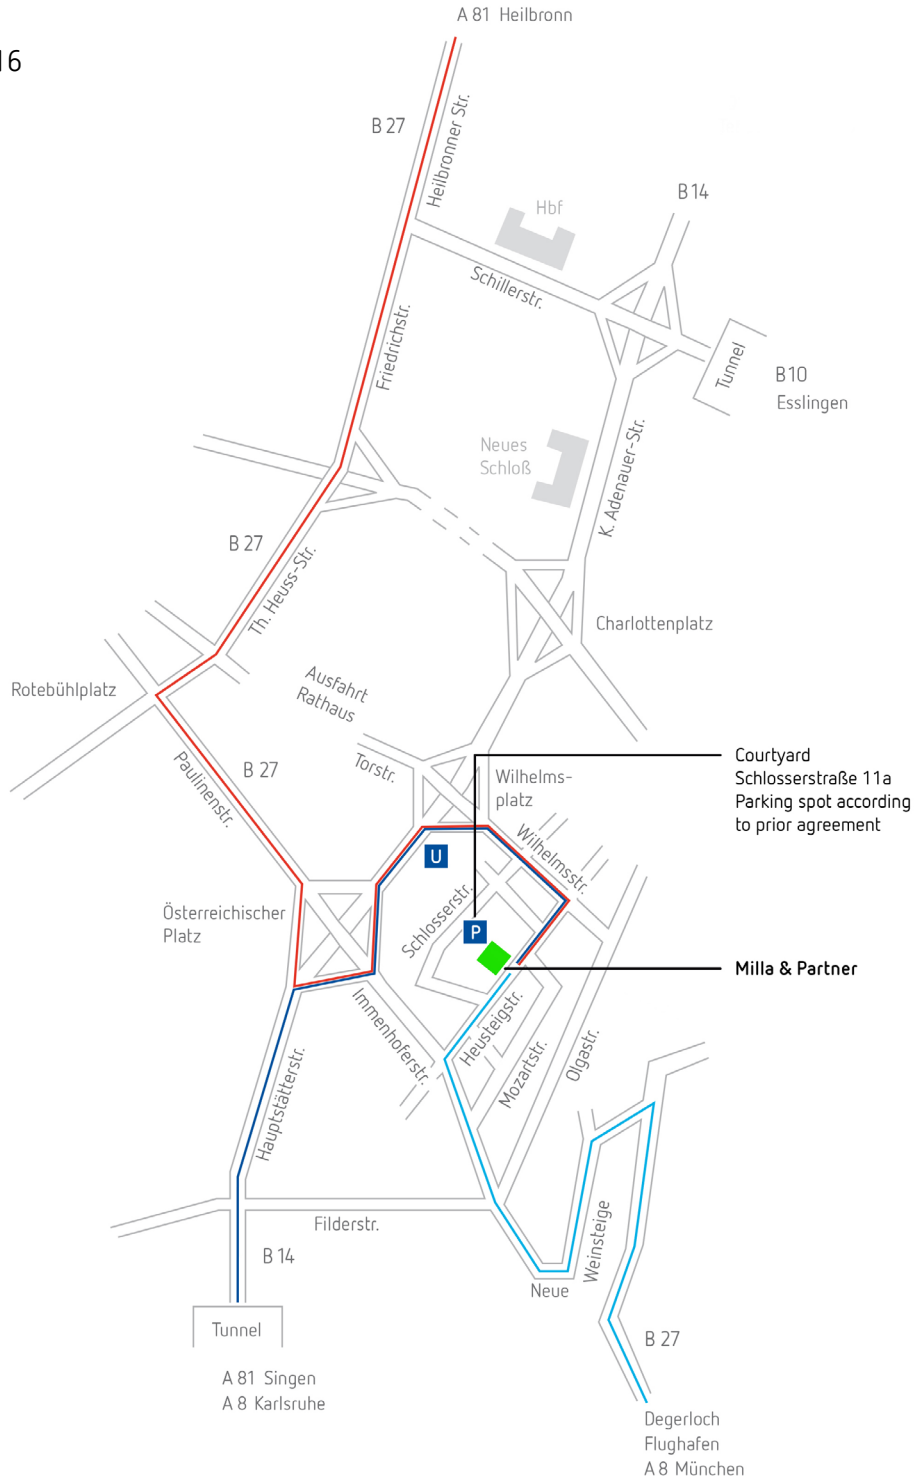

HOW TO FIND US IN STUTTGART

ORT
Stuttgart

DATUM
19.08.2016

SEITE
2/2

Milla & Partner GmbH
Heusteigstraße 44
70180 Stuttgart / Germany
gutentag@milla.de
T +49 711 966 73 0
F +49 711 607 50 76

Büro Berlin:
Schlesische Straße 29/30
10997 Berlin / Germany
berlin@milla.de
T +49 30 232 57 57 0
F +49 30 232 57 57 11

Geschäftsführer:
Johannes Milla,
Peter Redlin-Pape
HRB Stuttgart Nr. 13926
USt-IdNr. DE 147795804
Steuer-Nr. 99005/01549